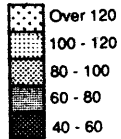

For richer, for poorer

GDP per person, 1985
Current purchasing-power parities
EEC average=100

Source: Padoa-Schioppa Report